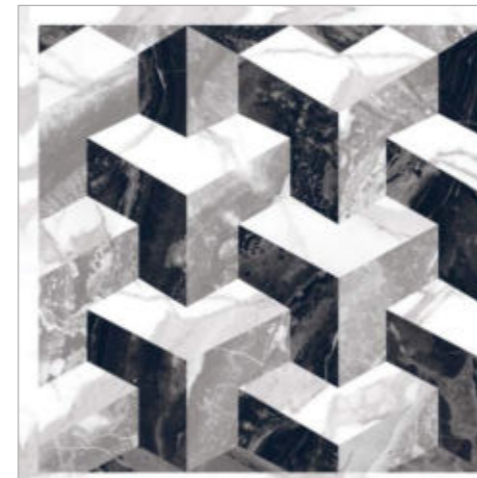

Connected Pattern

Stain Free

Wall Tiles

Floor Tiles