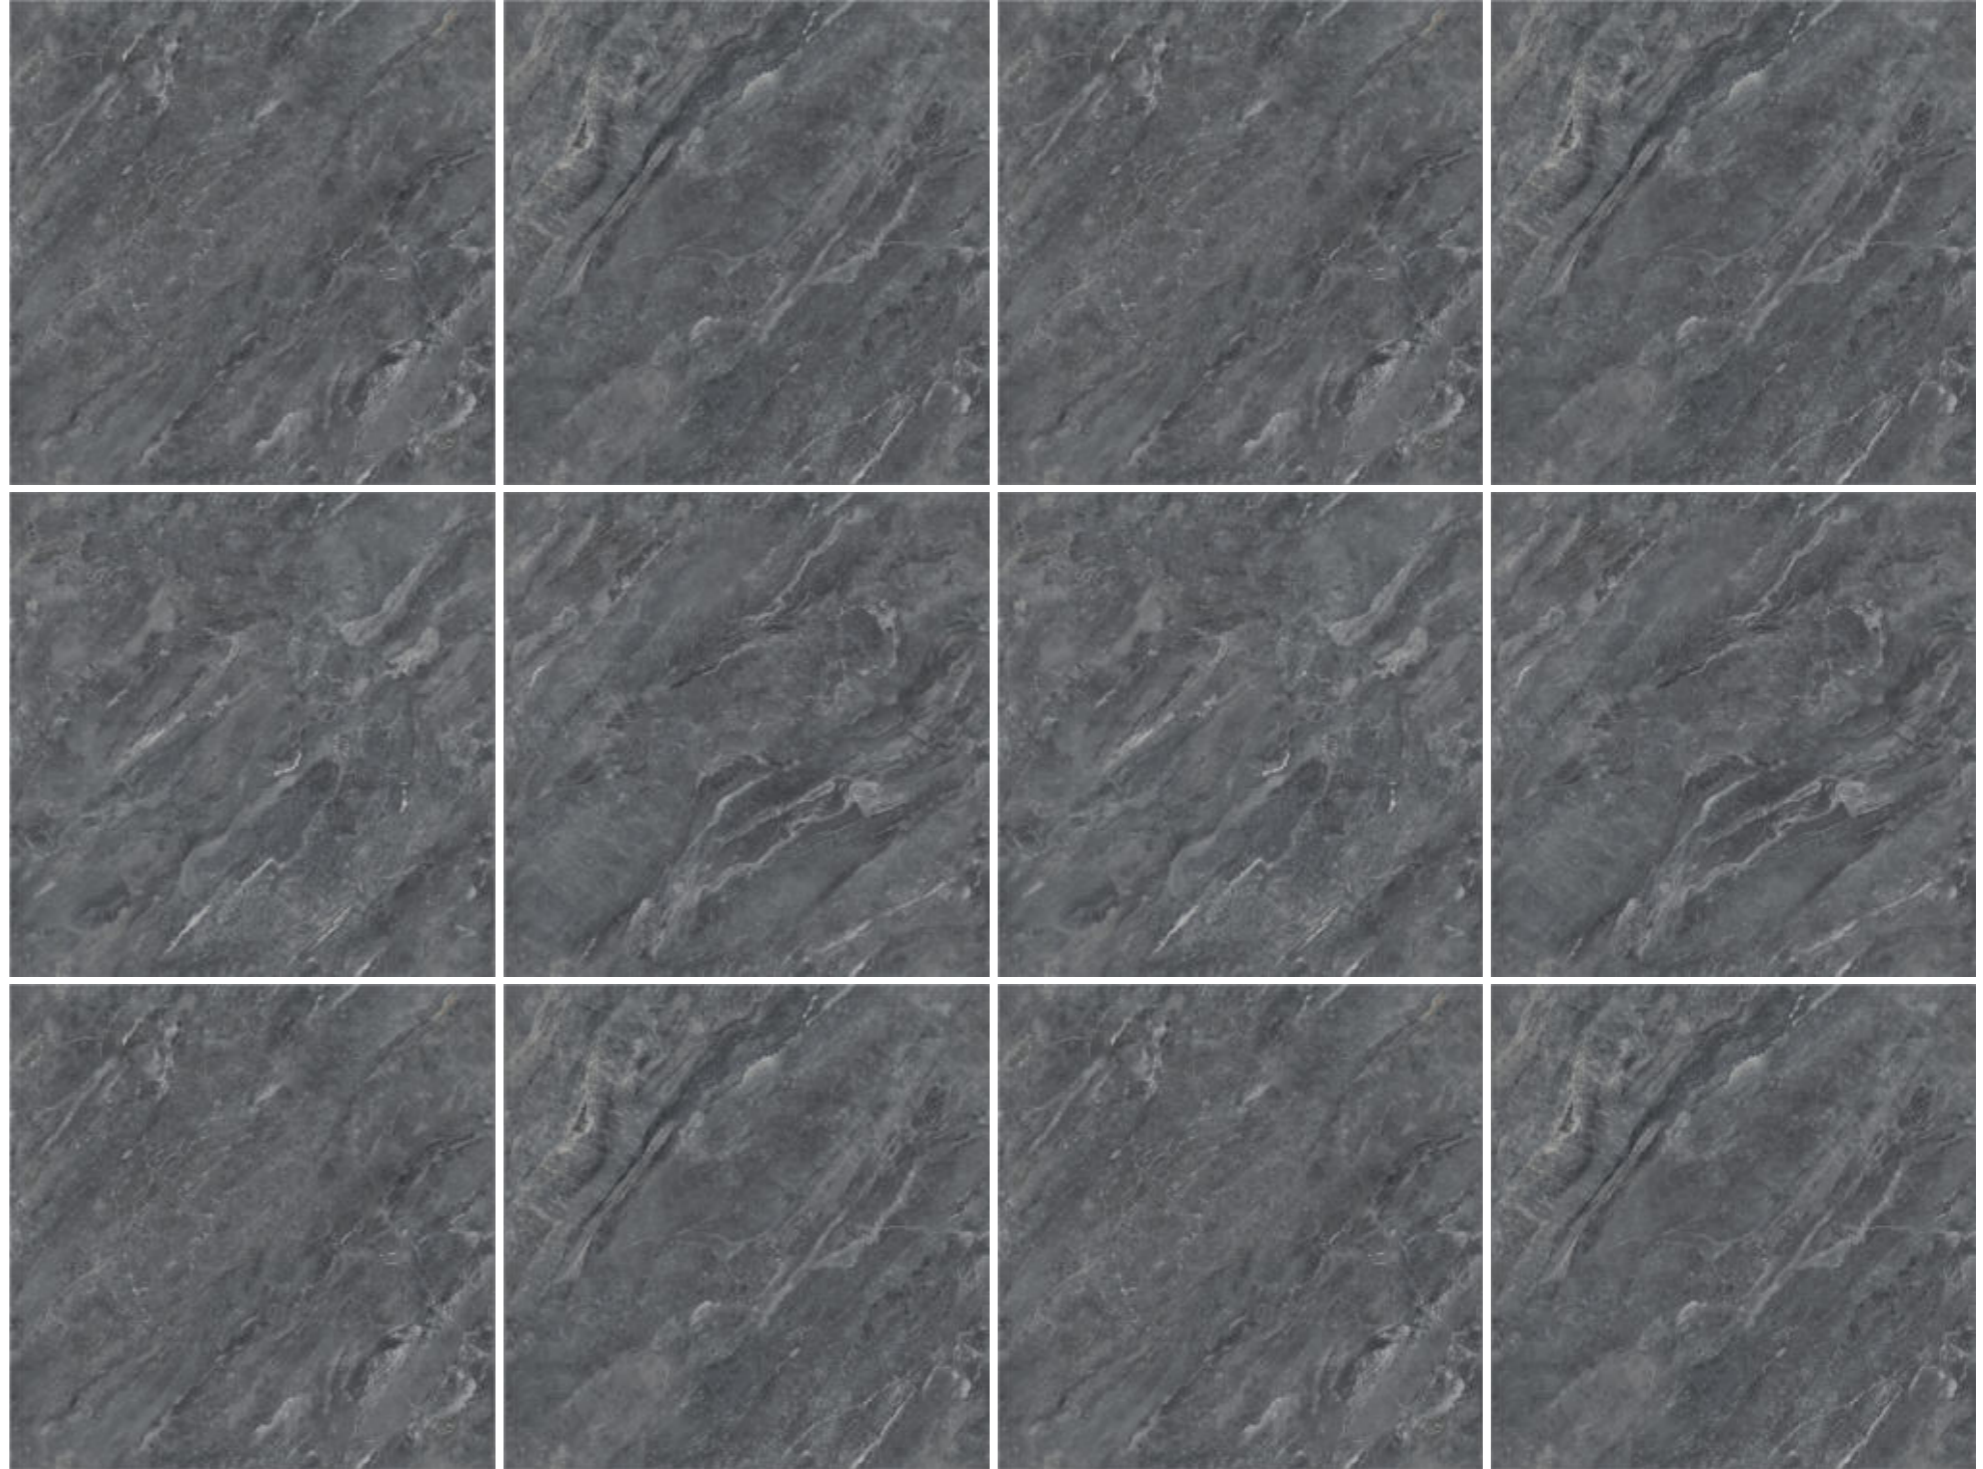

New
Product

BLACK MONTE
Random Connected Pattern
60x60 cm

Random Connected Pattern

Stain Free

Wall Tiles

Floor Tiles