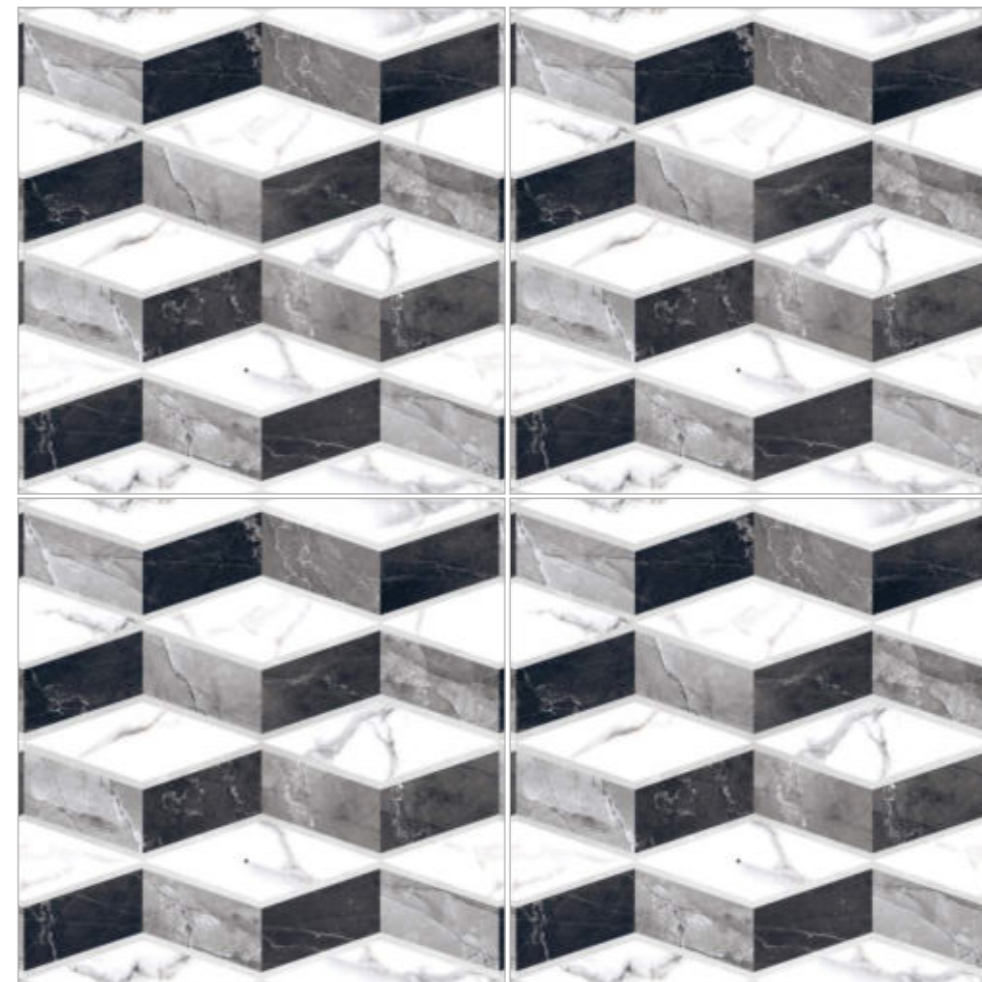

Surface

Polished

GUIDO 3D DECOR

60 x 60 cm

-  Connected Pattern
-  Stain Free
-  Wall Tiles
-  Floor Tiles

Surface

Polished

VERSACE DECOR