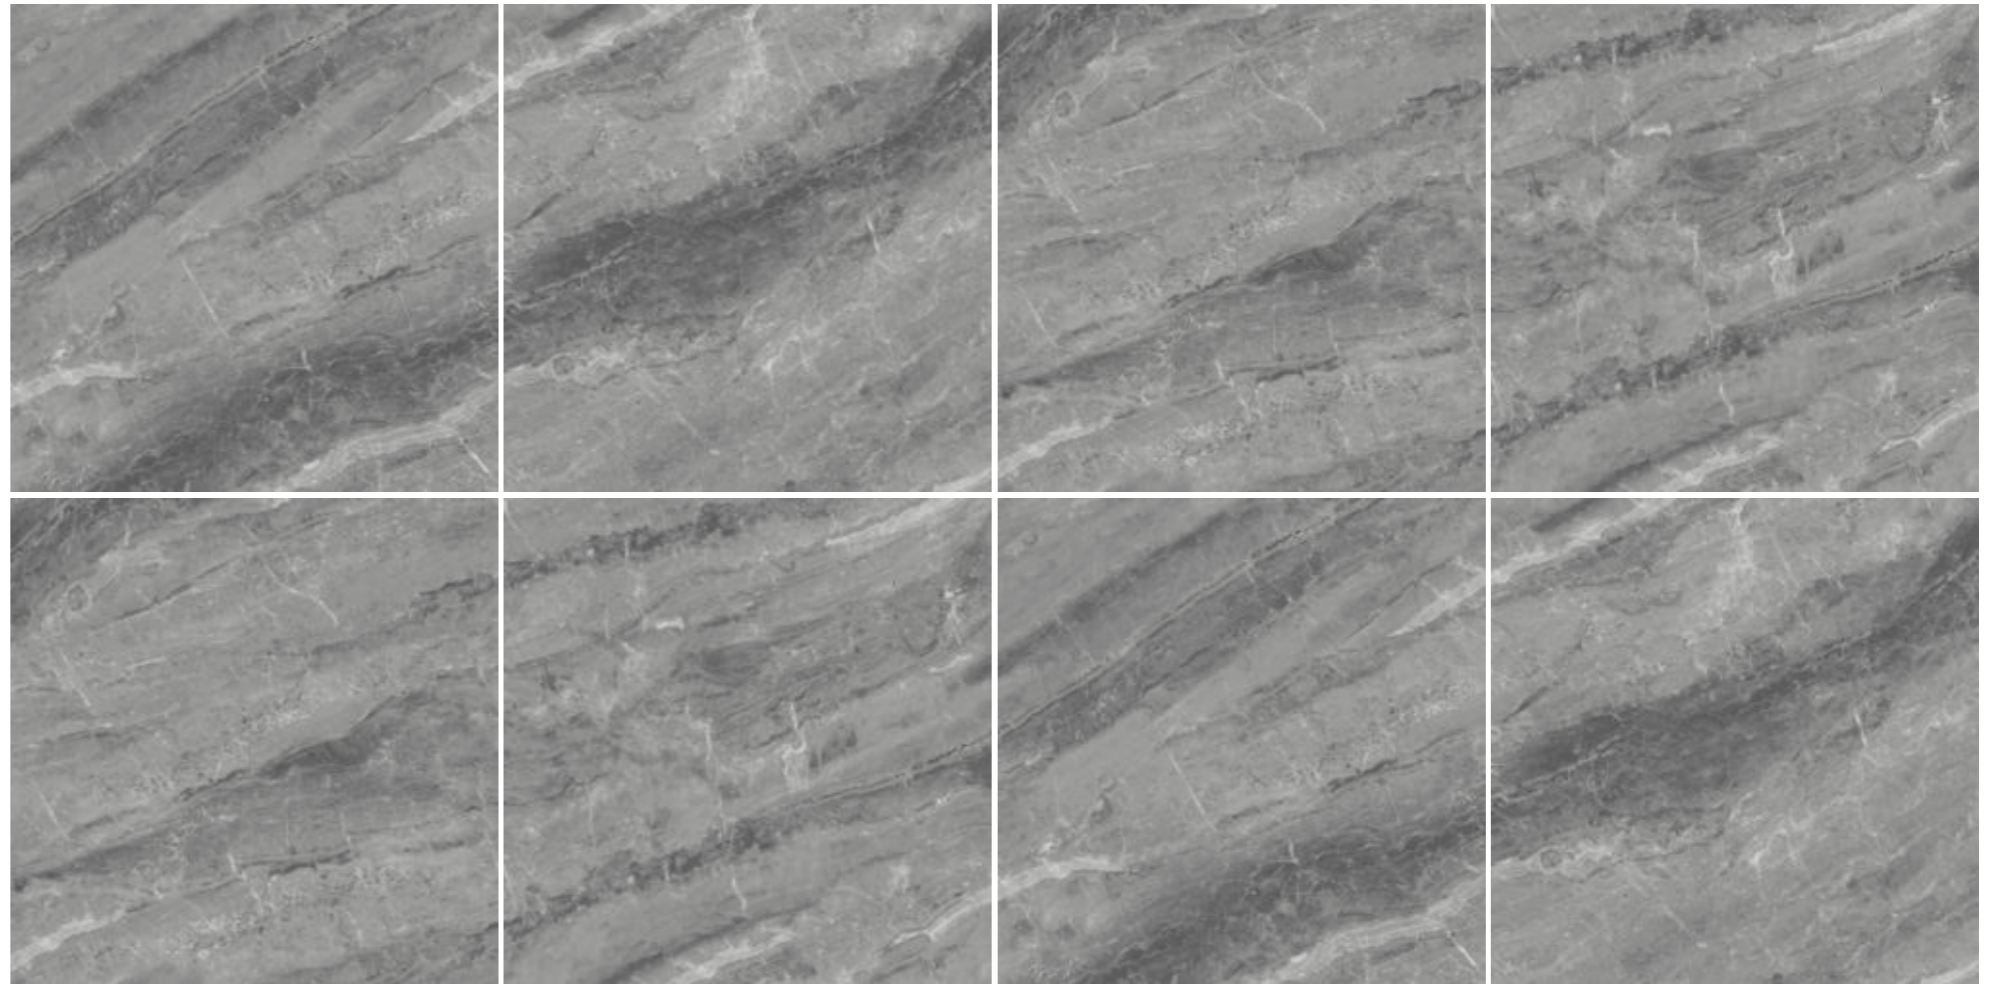

RUFUS GREY

Connected Pattern
80 x 80 cm

Connected Pattern

Stain Free

Wall Tiles

Floor Tiles