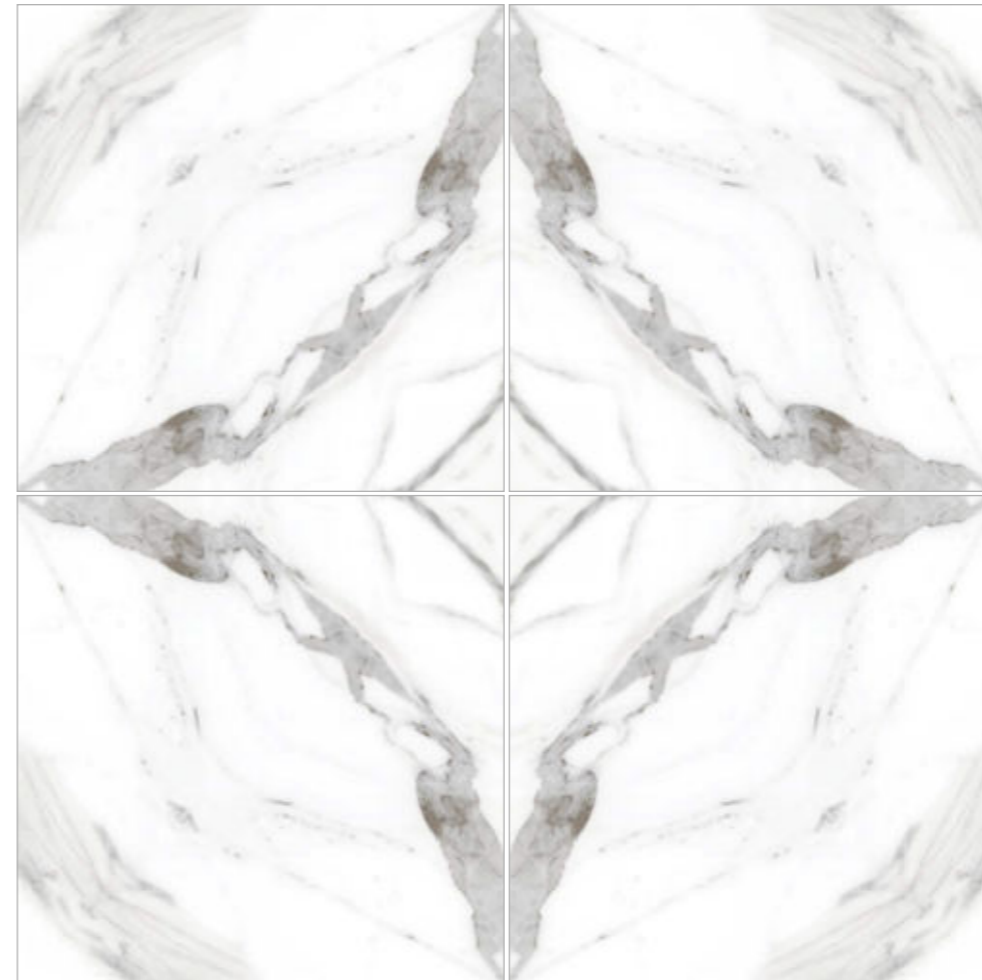

Stain Free

Wall Tiles

Floor Tiles

Surface

Polished

MARLIN TRAVERTINO

60 x 60 cm

Connected Pattern