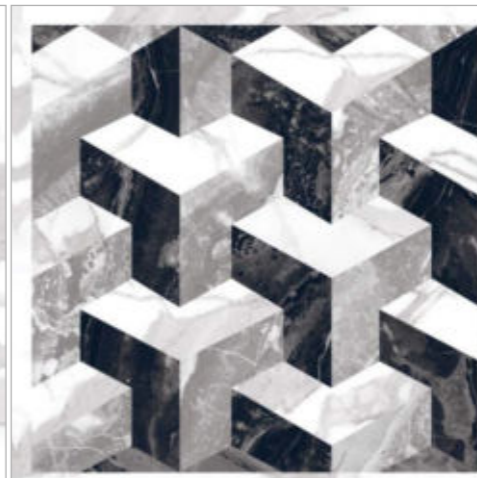

Connected Pattern

Stain Free

Wall Tiles

Floor Tiles