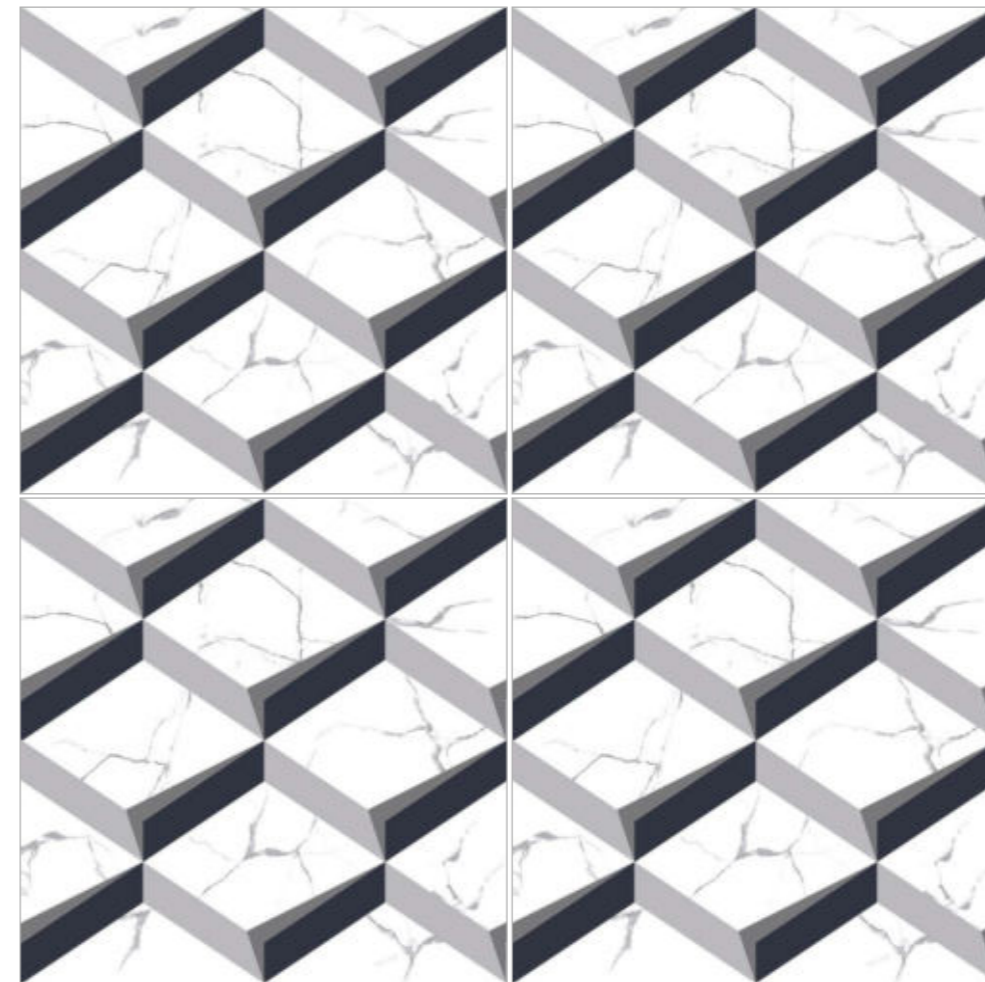

Stain Free

Wall Tiles

Floor Tiles

Surface

Polished

ENZO 3D DECOR

60 x 60 cm

-  Connected Pattern
-  Stain Free
-  Wall Tiles
-  Floor Tiles