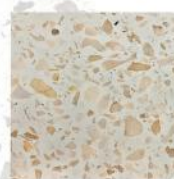

BLACK ORANGE

VENUS BLACK

BLACK CASTO

BLACK WHITE

GALAXY GREY

GREY ABUSIVE

Available Cutting Size : 30x60, 60x60 (cm)

Finishing : Brushed, Polished

Terrazzo @Wendy's Cibubur

UTERRA

Utterra produced from the combination of several natural stones such as lava stone, limestone, and marble.

CLASSIC BLUE

BLUE STAR

CORDON BLUE

ORANGE CLASSIC

WHITE POP