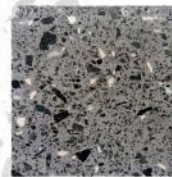

BLACK ORANGE

VENUS BLACK

BLACK CASTO

BLACK WHITE

GALAXY GREY

GREY ABUSIVE

Available Cutting Size : 30x60, 60x60 (cm)

Finishing : Brushed, Polished