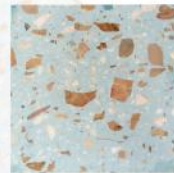

BLACK ORANGE

VENUS BLACK

BLACK CASTO

BLACK WHITE

GALAXY GREY

GREY ABUSIVE

Available Cutting Size : 30x60, 60x60 (cm)

Finishing : Brushed, Polished

Terrazzo @Wendy's Cibubur

UTERRA

Utterra produced from the combination of several natural stones such as lava stone, limestone, and marble.

CLASSIC BLUE

BLUE STAR

CORDON BLUE

ORANGE CLASSIC

WHITE POP