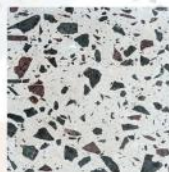

TROPICAL GREEN

GREEN ARMY

CLASSIC GREEN

WHITE POLAR

CARRIAGE WHITE

CESAR WHITE

Available Cutting Size : 30x60, 60x60 (cm)

Finishing : Brushed, Polished

Terrazzo - Grey Classic @ Yama Resort Tondano

UTERRA

It is mechanically polished without the use of chemicals to create a smooth, uniform surface, making it an ecologically-friendly and low maintenance option.