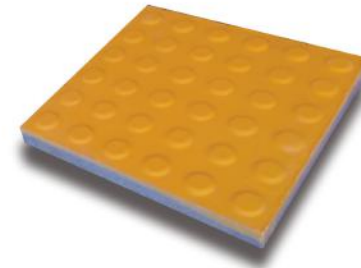

www.terramix.id

GUIDING BLOCK

Guiding block is tactile paving installed on sidewalks, railway stations to assist vision impaired pedestrians.

SPOT TYPE
(GO)

LINE TYPE
(STOP)

Available Cutting Size : 30x30x3, 30x30x6 (cm).
Available Colors : blue, red, green, black, yellow.