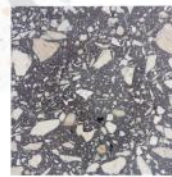

BLACK ORANGE

VENUS BLACK

BLACK CASTO

BLACK WHITE

GALAXY GREY

GREY ABUSIVE

Available Cutting Size : 30x60, 60x60 (cm)

Finishing : Brushed, Polished