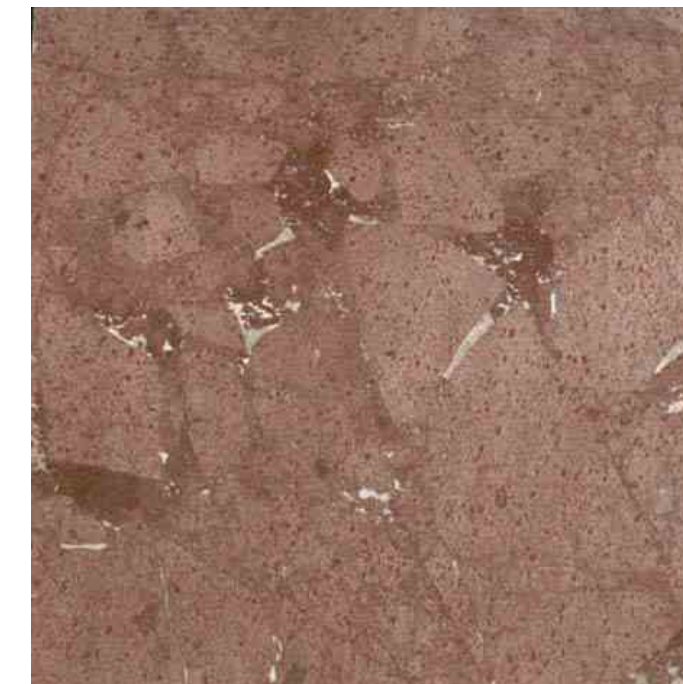

BALI KEROBOKAN STONE

Available Cutting Size : 200x300, 200x400 (mm)

Finishing : Sawn Cut, Honed, Etched

Grey Basalt Bush Hammered (Courtesy GH Universal Hotel Bandung)

BASALT

Basalt is a very finely-grained igneous rock containing mainly plagioclase, amphibole and biotite materials. Basalt is similar to Andesite but with a higher silicon oxide content.

BASALT

Basalt is a very finely-grained igneous rock containing mainly plagioclase, amphibole and biotite materials. Basalt is similar to Andesite but with a higher silicon oxide content.

WHITE BASALT

TROPICAL RED BASALT