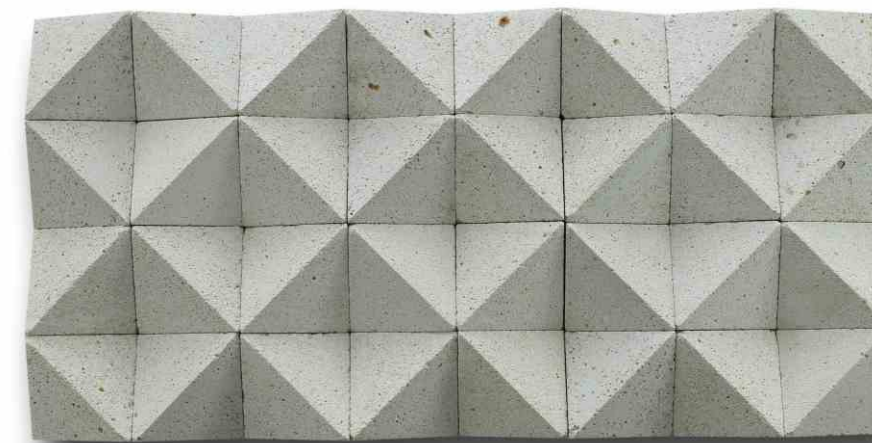

BLUE STONE - SANDBLASTED

Available Cutting Size : 100x100x10, 100x200x10,
200x200x10, 300x300x10 mm

Finishing : Sawn Cut, Honed, Sandblasted

WHITE CLASSIC LIMESTONE CLADDING

Classic White Limestone Interlock Tumbled Wall Cladding