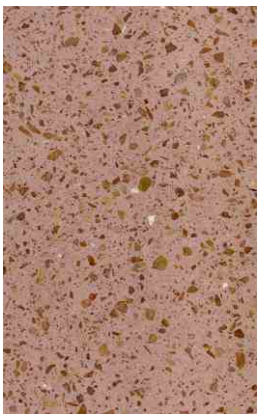

TERRAZZO FLOOR TILES

Terrazzo brings design flexibility not available in other flooring systems. An unlimited color range coupled with a plethora of aggregate options from mother of pearl, to marble, to recycled glass; these are among the many advantages offered by terrazzo.

VENUS RED

Available Cutting Size :
300x600x20 mm, 600x600x20 mm
Finishing : Polished, Sandblasted