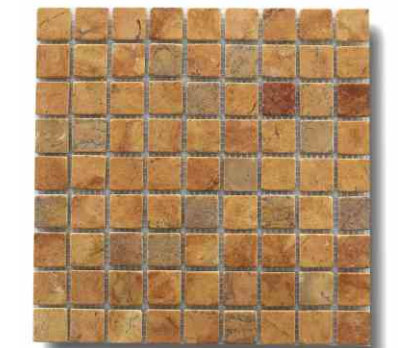

ROSSO PARQUET

Available Size : 300x300x12 mm (Inner)

Box Size : 340x340x180 mm, 1 Box = 11 pcs = 1 sqm

Finishing : Honed - Parquet and Random

Interconnecting