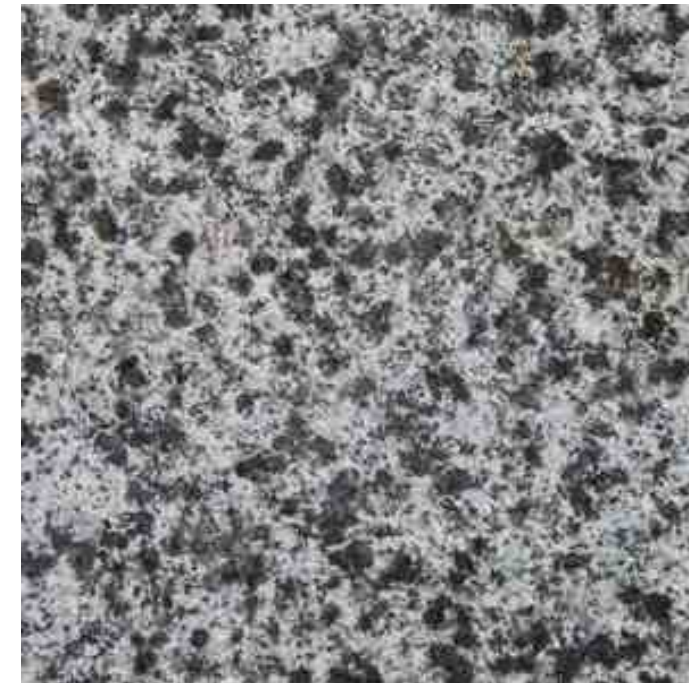

BALI KEROBOKAN STONE

Available Cutting Size : 200x300, 200x400 (mm)

Finishing : Sawn Cut, Honed, Etched

Grey Basalt Bush Hammered (Courtesy GH Universal Hotel Bandung)

BASALT

Basalt is a very finely-grained igneous rock containing mainly plagioclase, amphibole and biotite materials. Basalt is similar to Andesite but with a higher silicon oxide content.

BASALT

Basalt is a very finely-grained igneous rock containing mainly plagioclase, amphibole and biotite materials. Basalt is similar to Andesite but with a higher silicon oxide content.

WHITE BASALT

TROPICAL RED BASALT