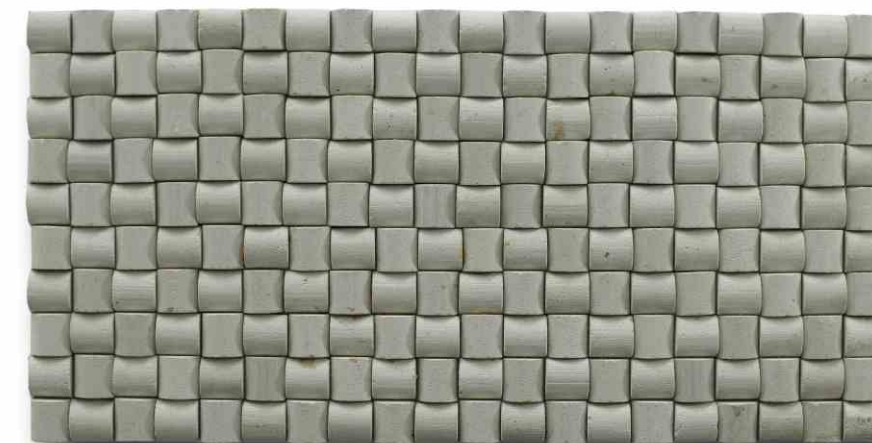

BLUE STONE - SANDBLASTED

Available Cutting Size : 100x100x10, 100x200x10,
200x200x10, 300x300x10 mm

Finishing : Sawn Cut, Honed, Sandblasted

WHITE CLASSIC LIMESTONE CLADDING

Classic White Limestone Interlock Tumbled Wall Cladding

DIAMOND SHAPE (BLD-37)

ROUND CAMEL SHAPE (CWSC)

White Classic limestone wall cladding made from classic white limestone material. This stone has a pure white color which makes the beautiful white color appearance.