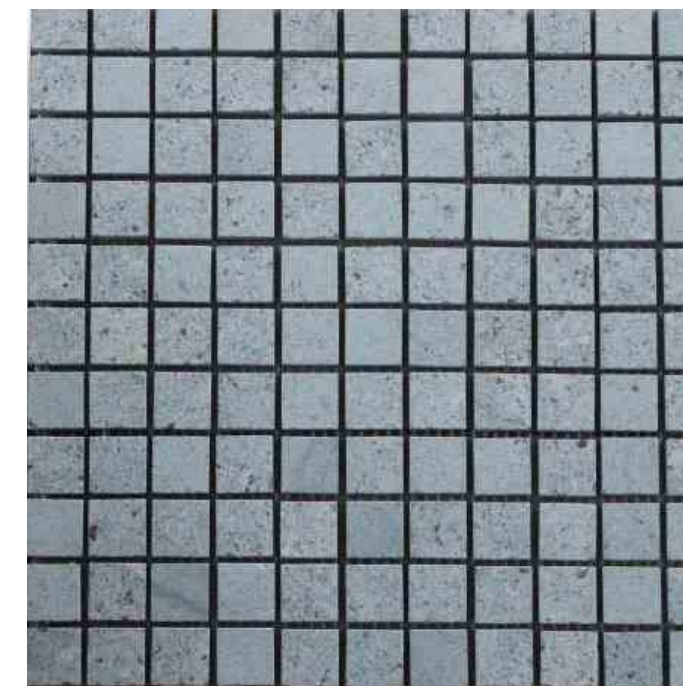

MOSAIC (MOSAICO)