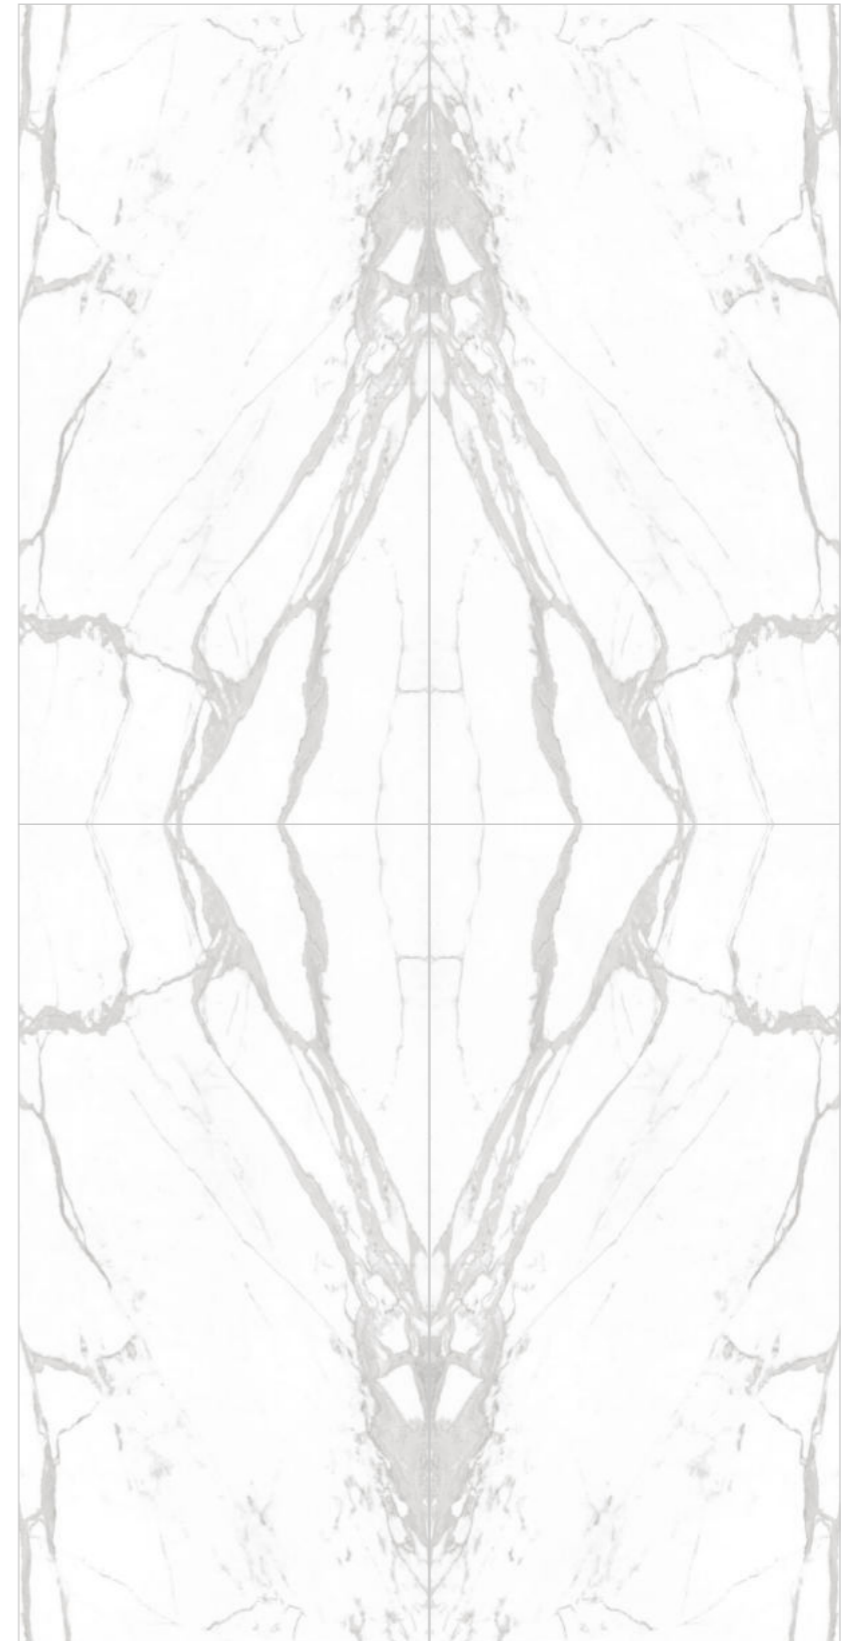

Floor Tiles

ANCIENT STATUARIO

90 x 180 cm
120 x 240 cm

Surface
●
Polished

ANCIENTS STATUARIO

90 x 180 cm
120 x 240 cm

-  Random Design
-  Stain Free
-  Wall Tiles
-  Floor Tiles

BARROW CARRARA

90 x 180 cm

BARROW CARRARA

90 x 180 cm

-  Random Design
-  Stain Free
-  Wall Tiles
-  Floor Tiles
-  Bookmatch

WHITE SKY

90 x 180 cm

Surface

Polished

WHITE SKY

90 x 180 cm

-  Random Design
-  Stain Free
-  Wall Tiles
-  Floor Tiles

SAVIO CARRARA

90 x 180 cm
120 x 240 cm

Surface
●
Polished

SAVIO CARRARA

90 x 180 cm
120 x 240 cm