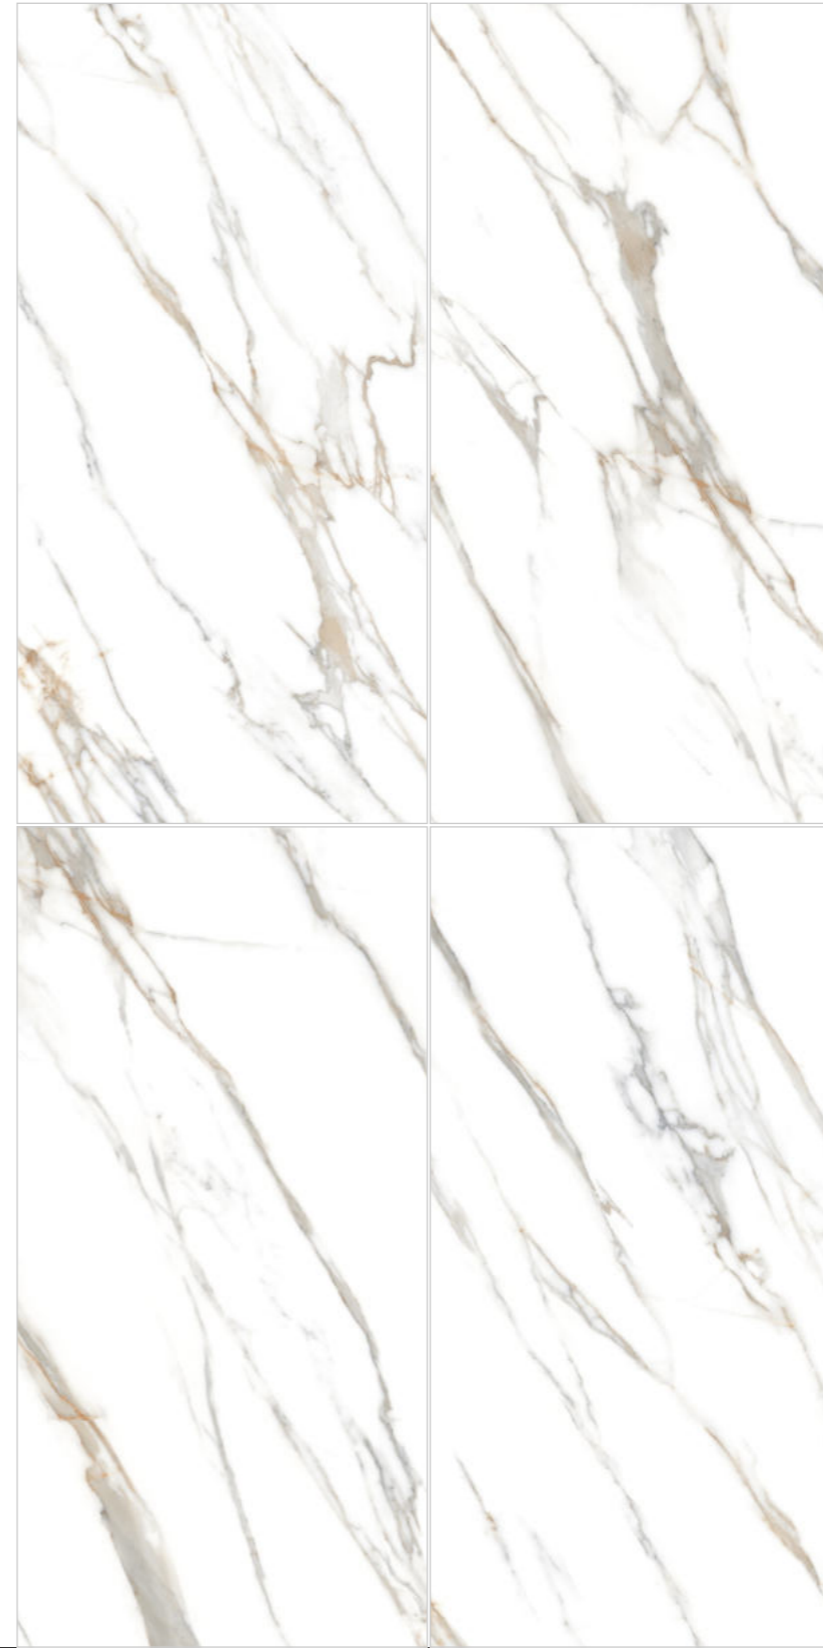

-  Random Design
-  Stain Free
-  Wall Tiles
-  Floor Tiles

CELIO CREAM

120 x 240 cm

Surface

Polished

Matt

CELIO CREAM

120 x 240 cm