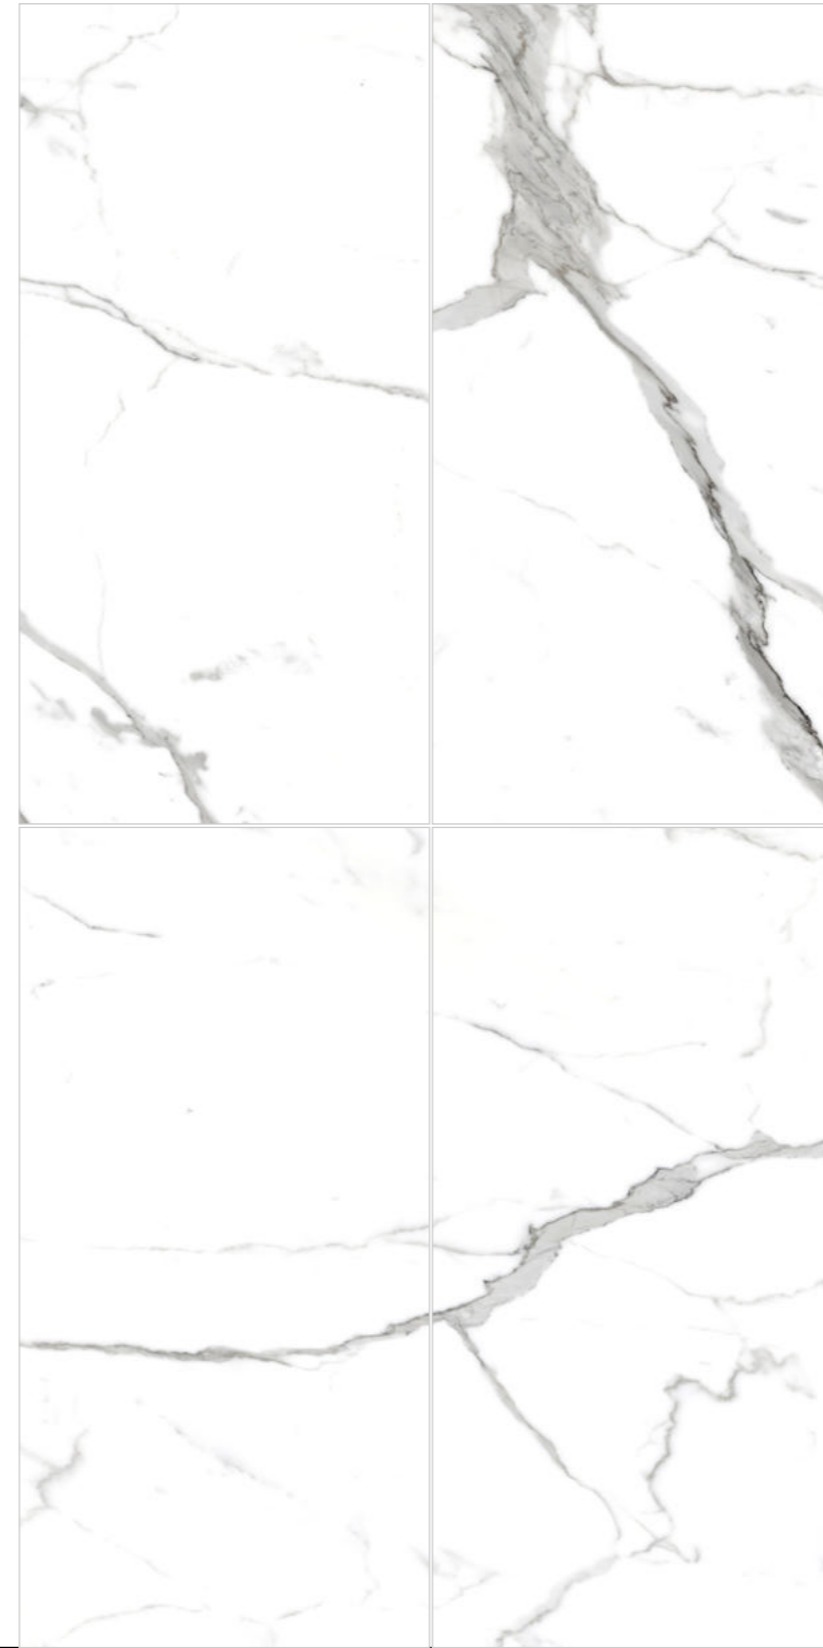

90 x 180 cm

BARROW CARRARA

90 x 180 cm

-  Random Design
-  Stain Free
-  Wall Tiles
-  Floor Tiles
-  Bookmatch

WHITE SKY

90 x 180 cm

Surface

Polished

WHITE SKY

90 x 180 cm

-  Random Design
-  Stain Free
-  Wall Tiles
-  Floor Tiles

SAVIO CARRARA

90 x 180 cm
120 x 240 cm

Surface
●
Polished

SAVIO CARRARA

90 x 180 cm
120 x 240 cm