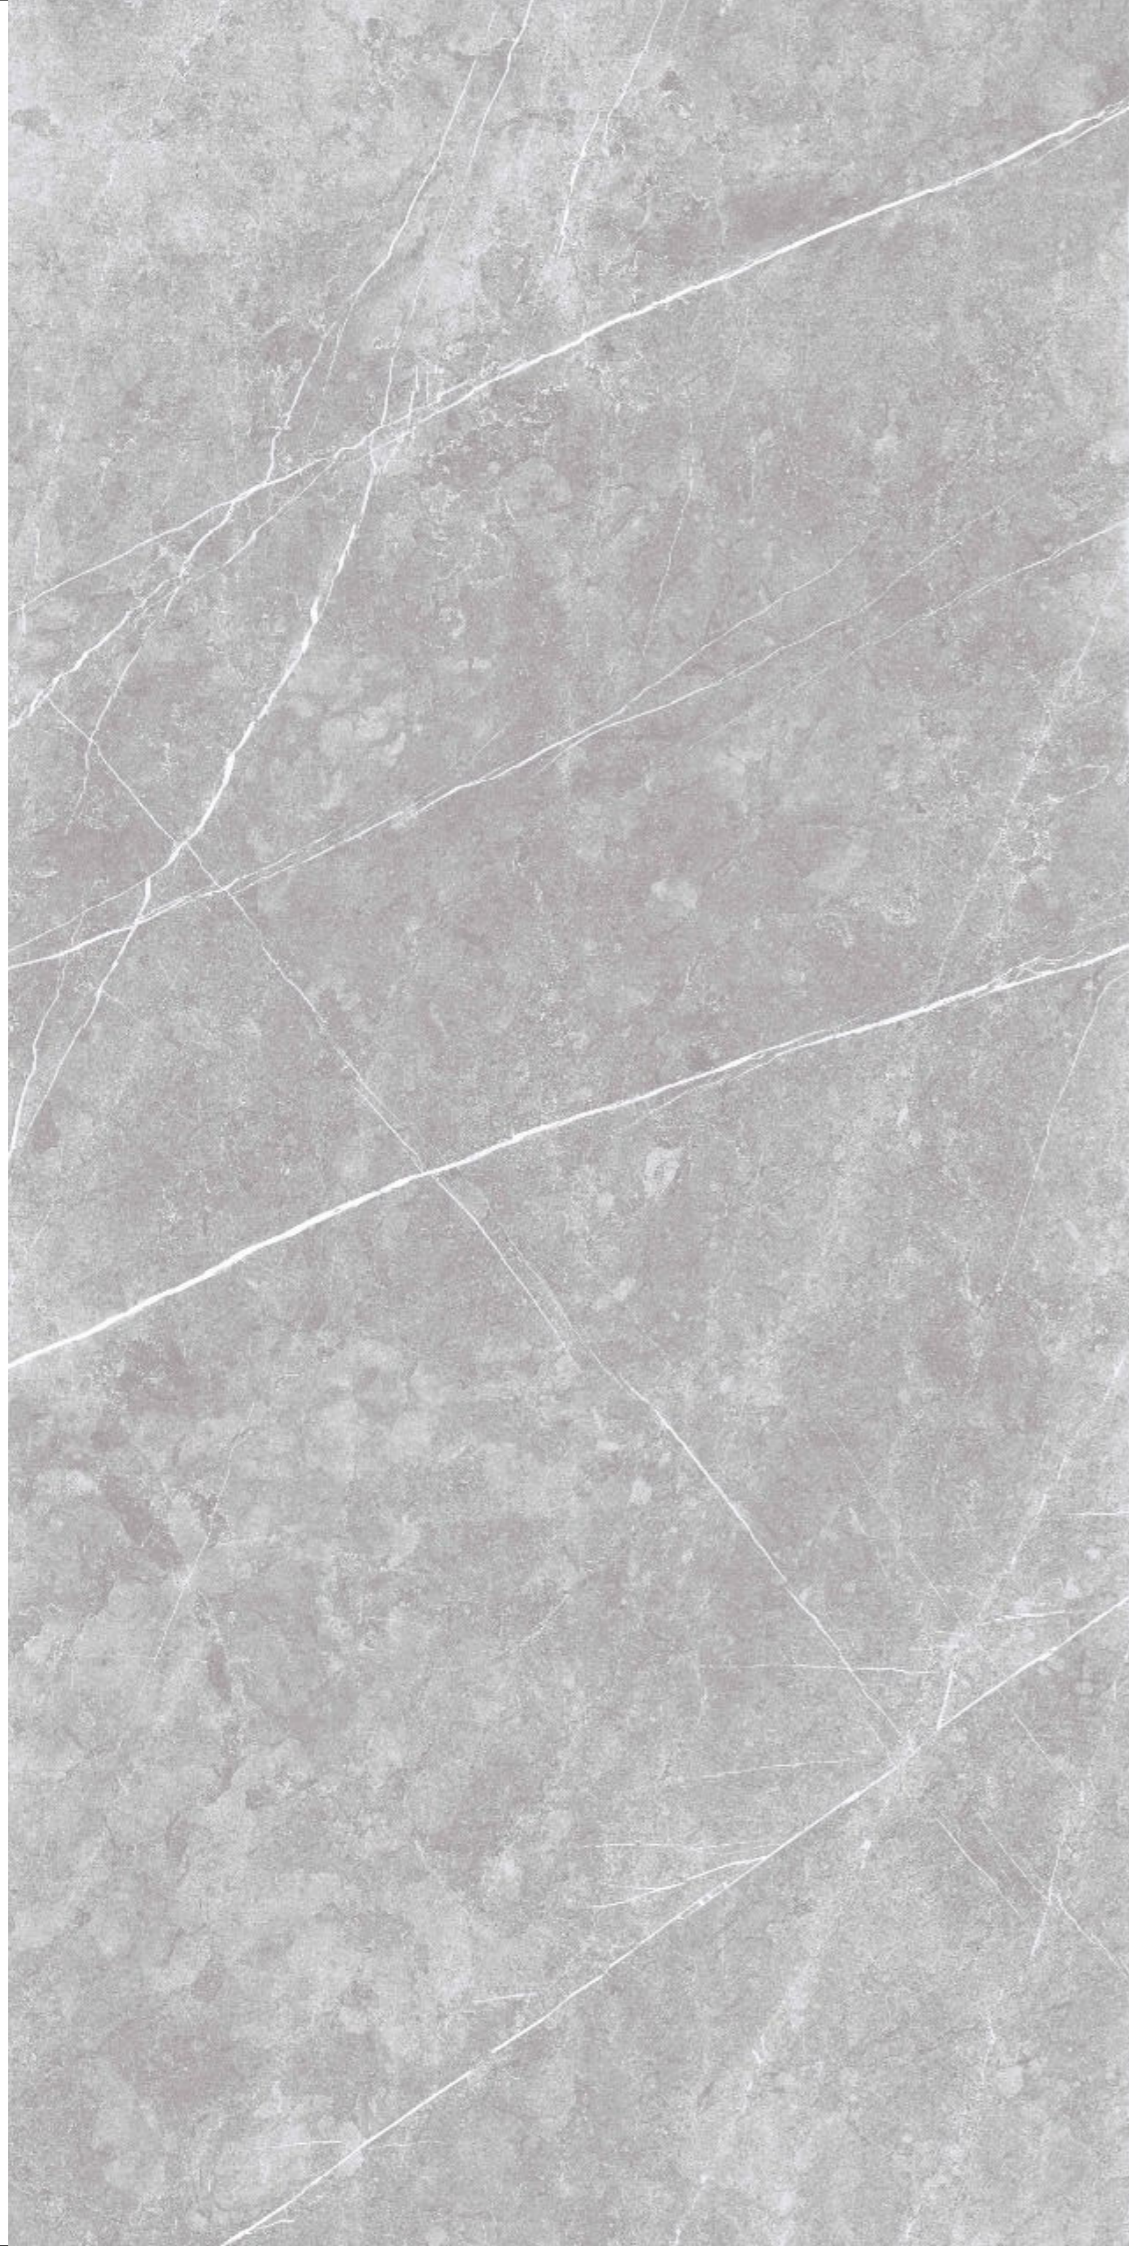

AMARO GREY

120 x 240 cm

Random Design

Stain Free

Wall Tiles

Floor Tiles