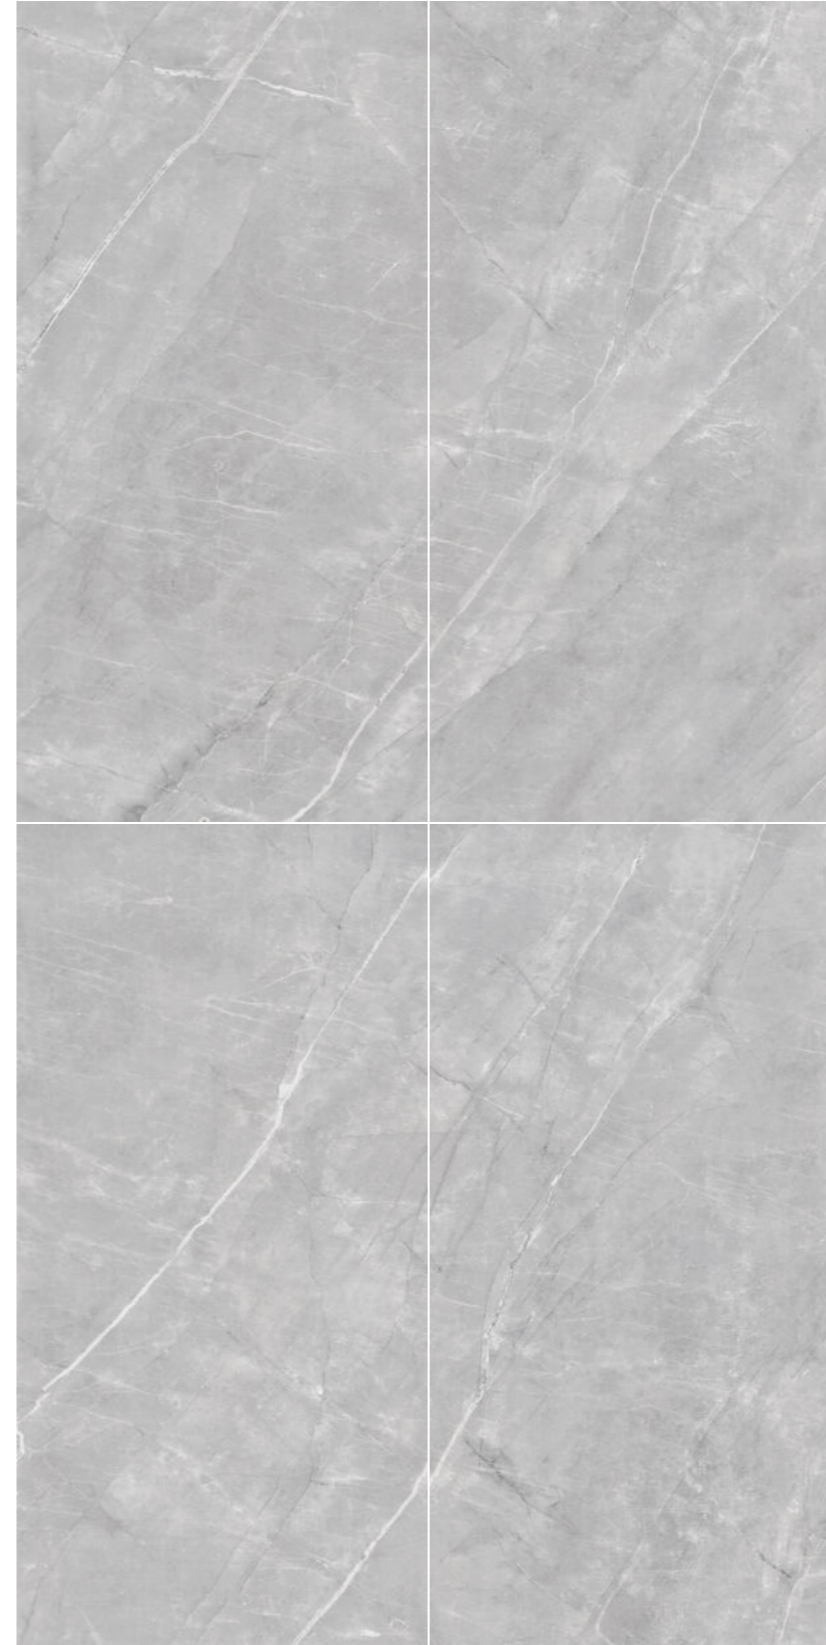

OROBICO GREY

75 x 150 cm

- Random Design
- Stain Free
- Wall Tiles
- Floor Tiles