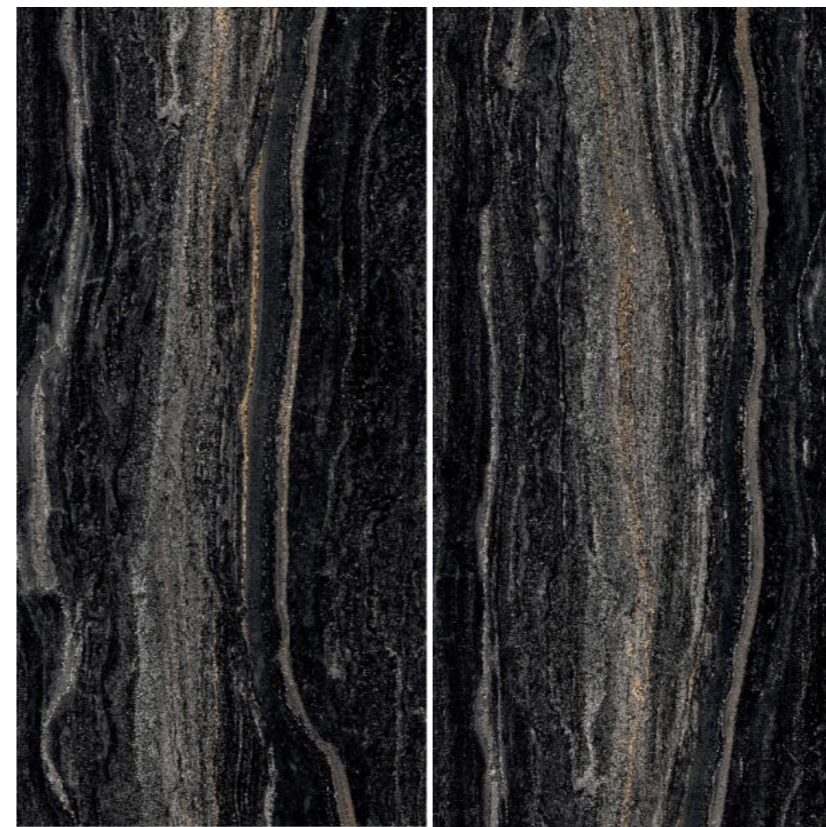

DEVONIAN BLACK

120 x 240 cm

Random Design

Stain Free

Wall Tiles

Floor Tiles