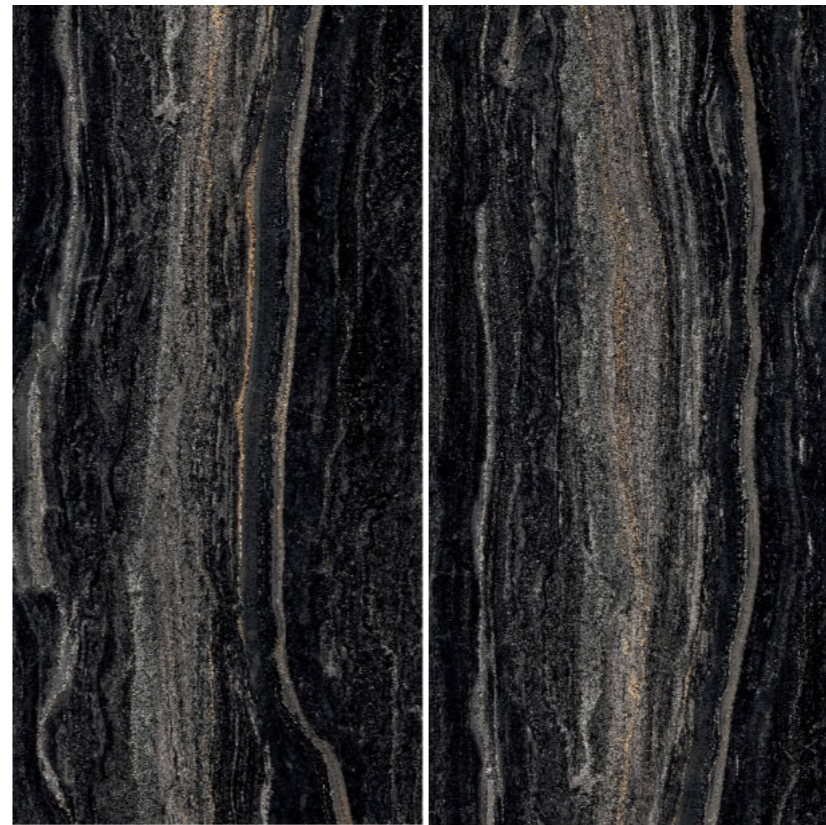

ASHFORD BLACK

75 x 150 cm, 90 x 180 cm, 120 x 240 cm

Random Design

Stain Free

Wall Tiles

Floor Tiles