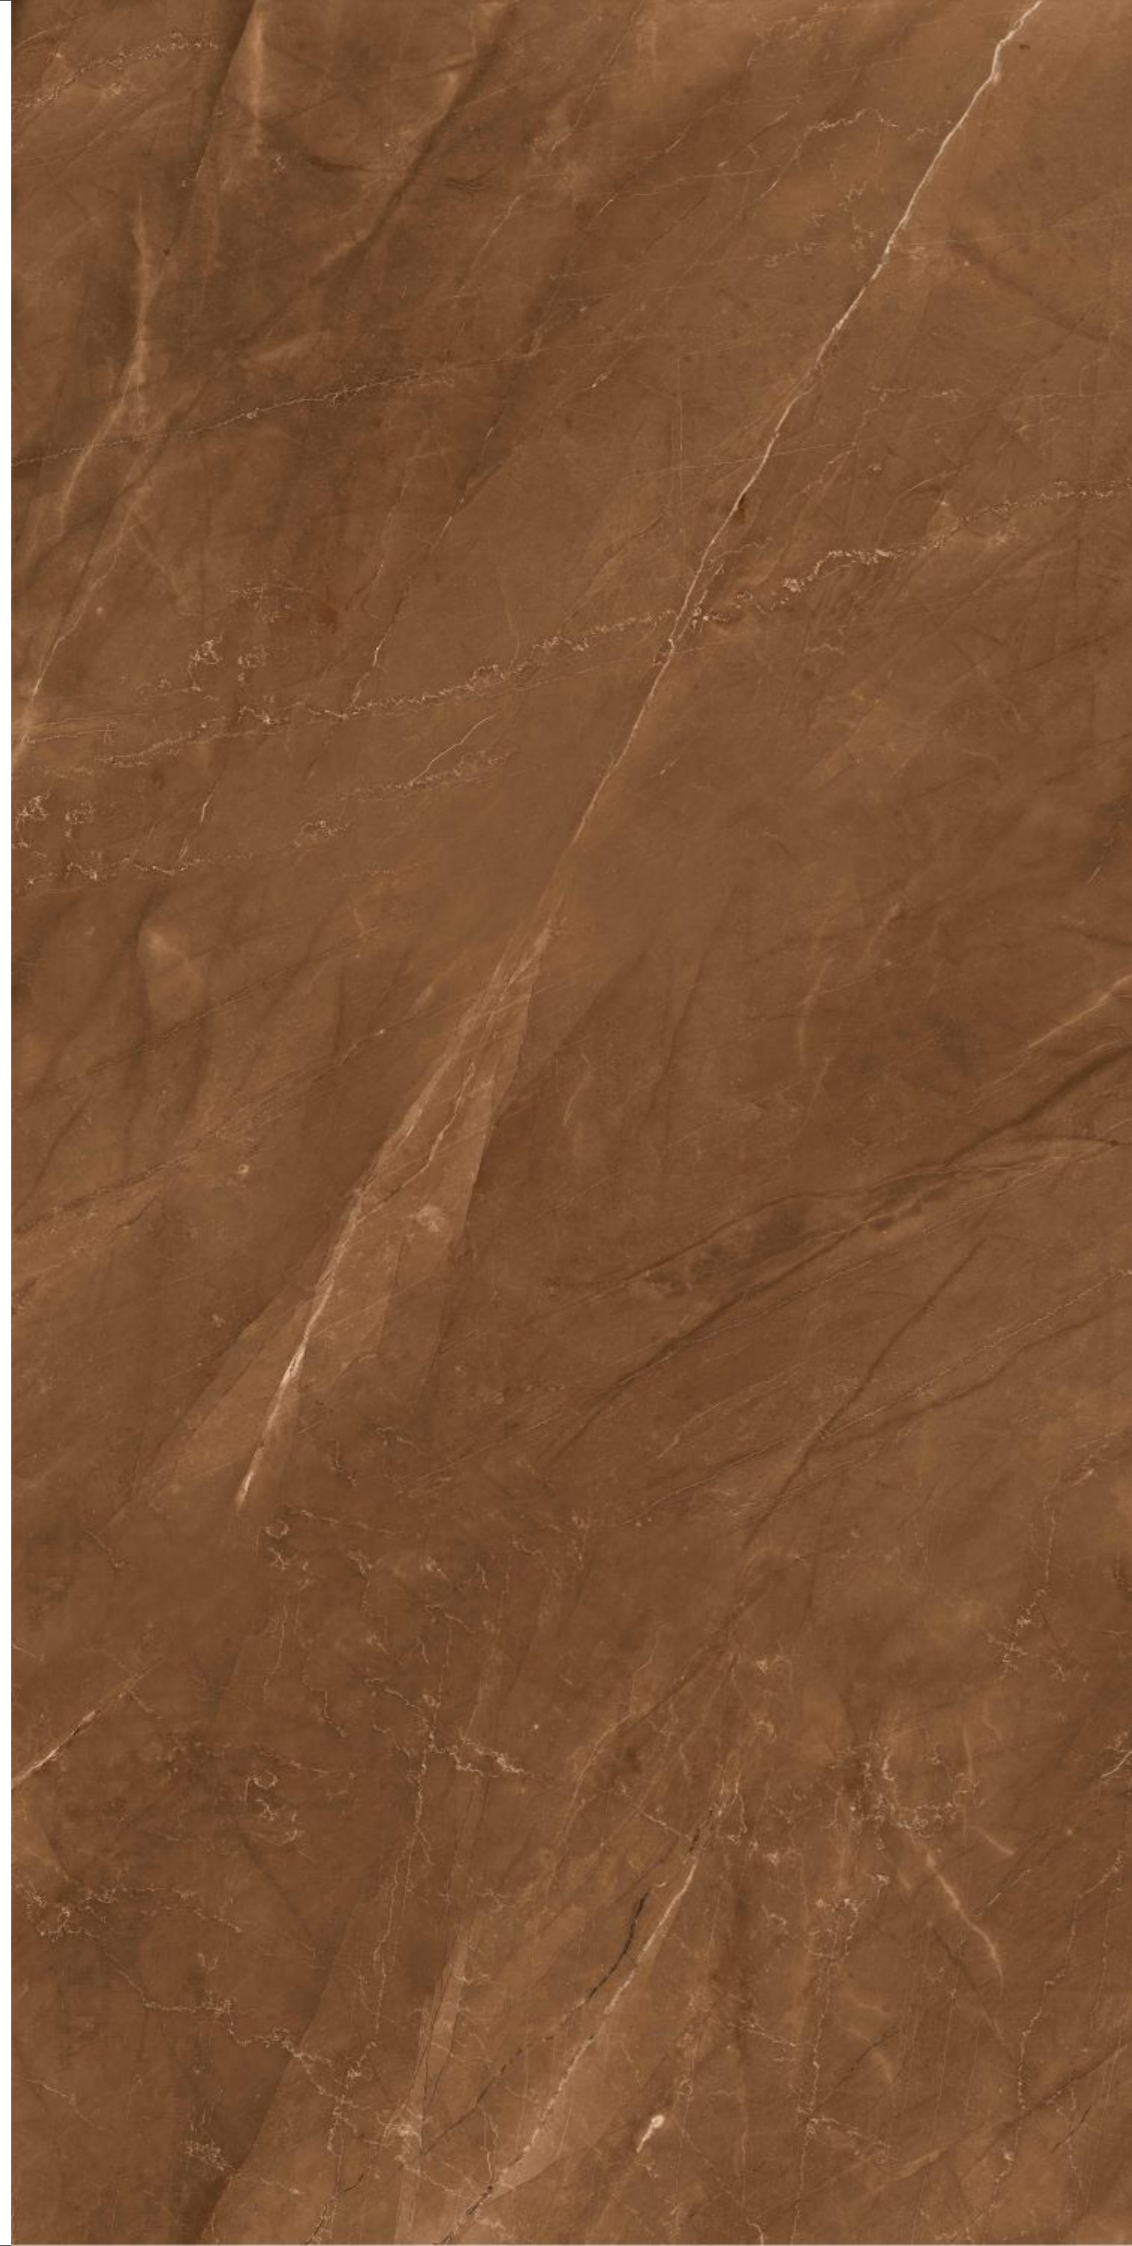

ALBA BROWN

75 x 150 cm

ALBA BROWN

75 x 150 cm

-  Random Design
-  Stain Free
-  Wall Tiles
-  Floor Tiles

ALBA CREAM

75 x 150 cm

Surface