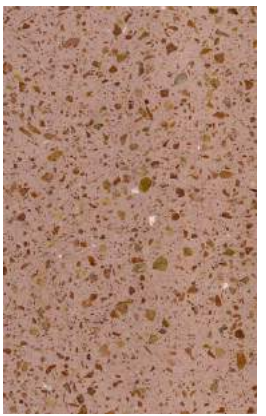

TERRAZZO FLOOR TILES

Terrazzo brings design flexibility not available in other flooring systems. An unlimited color range coupled with a plethora of aggregate options from mother of pearl, to marble, to recycled glass; these are among the many advantages offered by terrazzo.

VENUS RED

Available Cutting Size :
300x600x20 mm, 600x600x20 mm
Finishing : Polished, Sandblasted