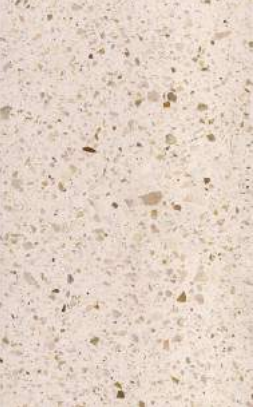

CREMA NOVA

Available Cutting Size :
300x600x20 mm, 600x600x20 mm
Finishing : Polished, Sandblasted