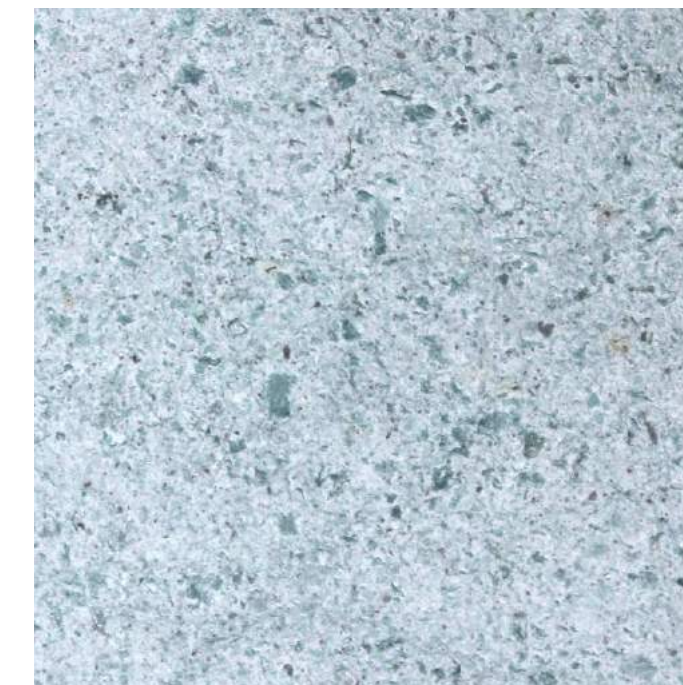

SAWN CUT (LISA)

Available Cutting Size : 100x100x10, 100x200x10, 200x200x10, 300x600x10 mm, 301x301 mosaic in mesh

Finishing : Sawn Cut, Honed, Split Face