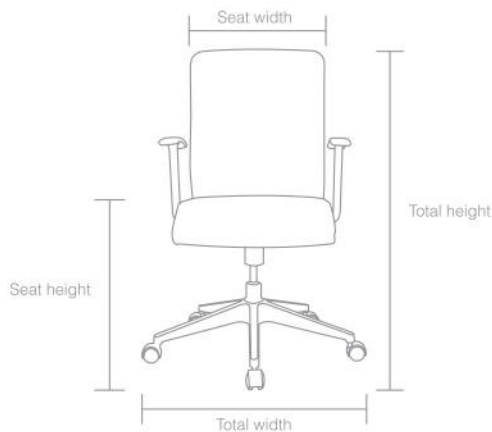

Armrest

Base

Mechanism

Dimension

	High	Medium	Low	Visitor
Total height	1160mm	1060mm	990mm	1030mm
Total width	600mm	600mm	600mm	600mm
Total depth	580mm	580mm	580mm	580mm
Qty / 20GP	90	108	108	45
Qty / 40HQ	180	216	216	99

ARTMATRIX TECHNOLOGY SDN BHD (694144-X)
ARTMATRIX MANUFACTURING SDN BHD (693659-U)
Lot 32789, Jalan 5/1A, Taman Perindustrian Selesa Jaya,
43300 Balakong, Selangor, Malaysia.
☎ +603 8962 2286 ☎ +603 8961 8862
✉ sales@artmatrix.com.my
🌐 www.artmatrix.com.my

JAKARTA REPRESENTATIVE OFFICE
28-12, DBS Bank Tower 28 Floor,
Ciputra World One,
Jalan Prof. Dr. Satrio Kav 3-5,
Jakarta 12940, Indonesia.
☎ +62 21 2988 7965 ☎ +62 21 2988 8201
✉ jakartaoffice@artmatrix.com.my

KK SHOWROOM
Ground Floor, Block B, Lot 4,
Damai Plaza Phase 3,
Wisma CTF, Jalan Damai,
88300, Kota Kinabalu, Sabah, Malaysia.
☎ +6088 448 355 / 448 655
☎ +6088 448 455

International Member of