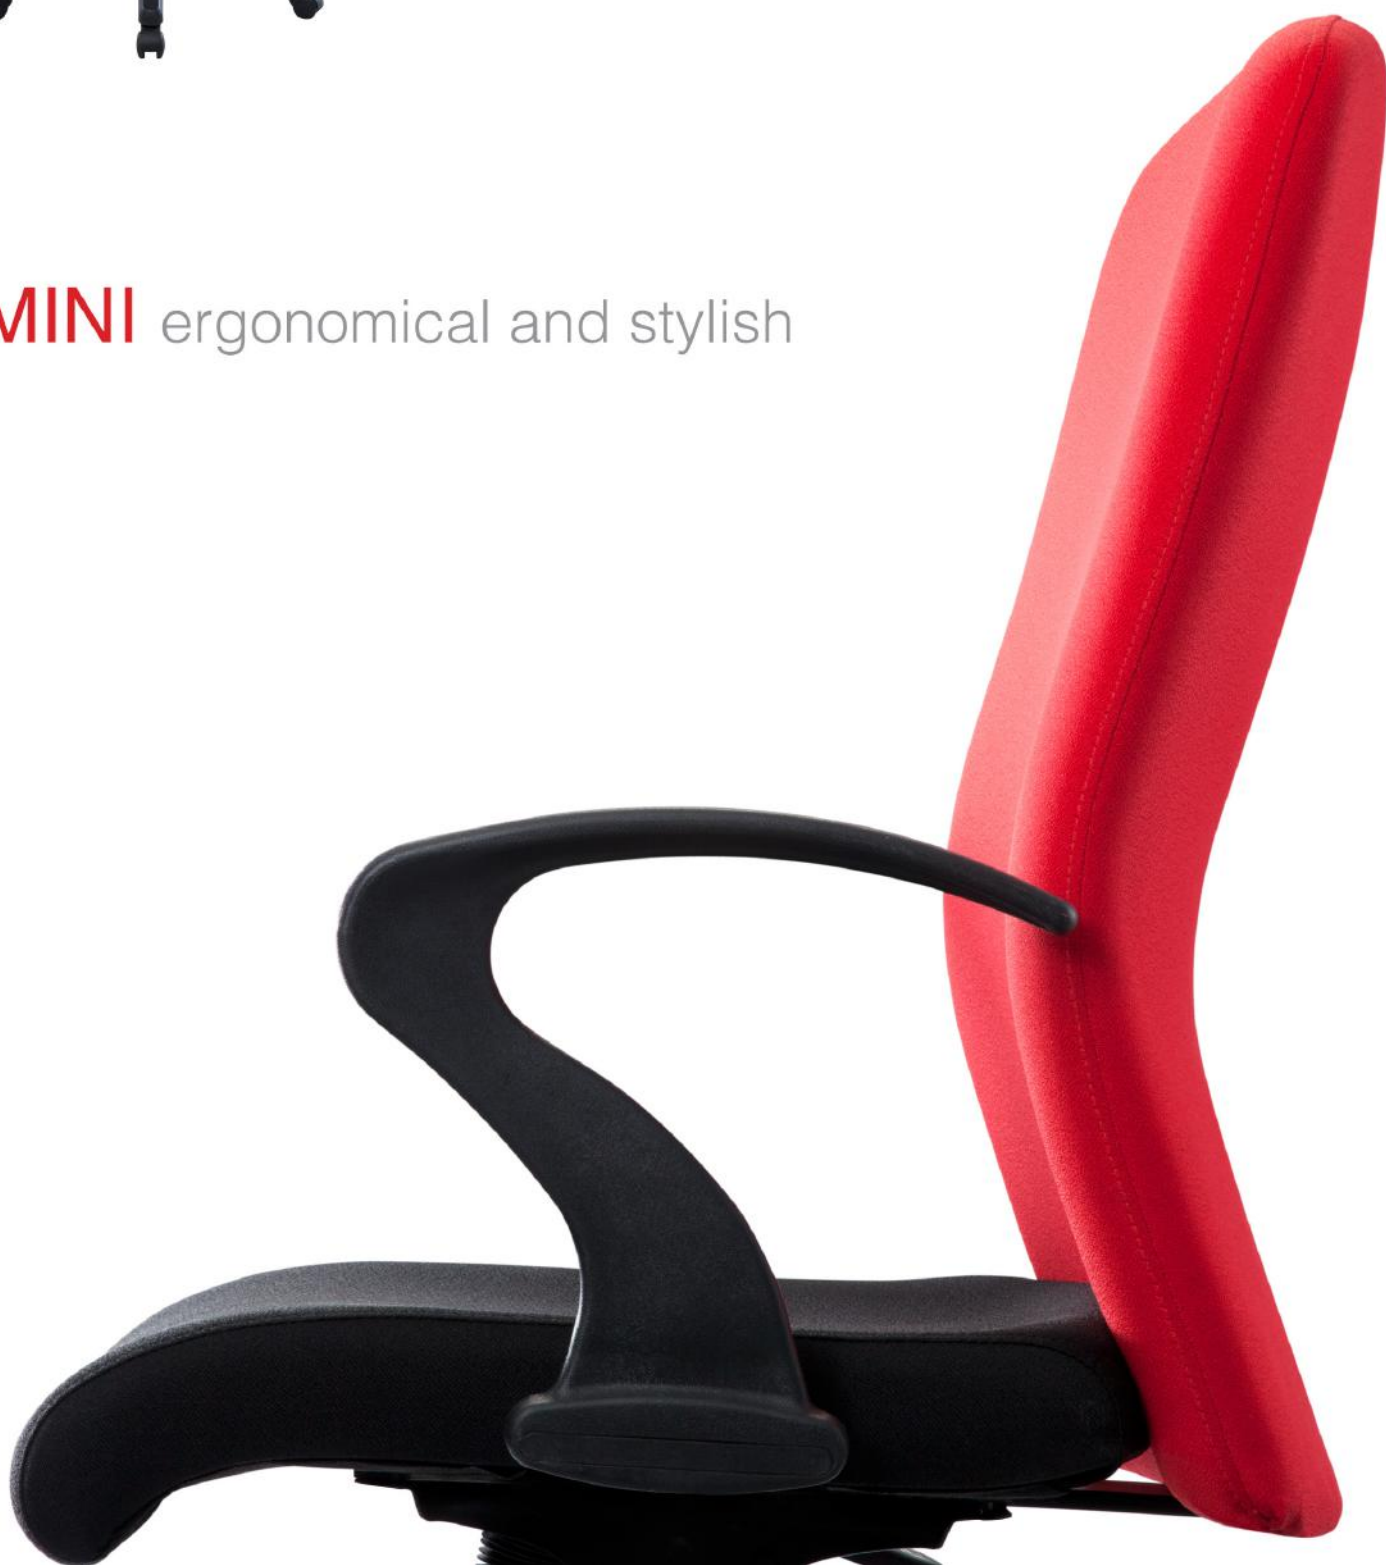

— **MINI** ergonomical and stylish

M0Q1C1V

MCQ1P1L

MCQ1P1M

MCQ1P1H

MINI

adding colour to the office with a 'Mini' choice

Don't be fooled by the Mini's size. Small and stylish the Mini range is simple but functional. Available in a spectrum of colours, the Mini will brighten up any office.

Base

P1 - Plastic base
Black PP base with castors.

N1 - Nylon base
Nylon base with castors.

C1 - Cantilever
Black epoxy cantilever.

Armrest

Q1 - Quantum arm
Fixed PP armrest.

Dimensions

	High	Medium	Low	Visitor
Total height	1090mm	990mm	945mm	980mm
Total width	700mm	700mm	700mm	570mm
Seat depth	470mm	470mm	470mm	470mm
Qty / 20GP	90	108	120	51
Qty / 40HQ	180	228	344	132