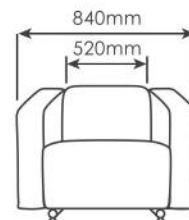

Material: Leather / Polyurethane

AP033-3

AP033-2

AP033-1

ARTMATRIX TECHNOLOGY SDN BHD (694144-X)
ARTMATRIX MANUFACTURING SDN BHD (693659-U)
Lot 32789, Jalan 5/1A, Taman Perindustrian Selesa Jaya,
43300 Balakong, Selangor, Malaysia.
☎ +603 8962 2286 ☎ +603 8961 8862
✉ sales@artmatrix.com.my
🌐 www.artmatrix.com.my