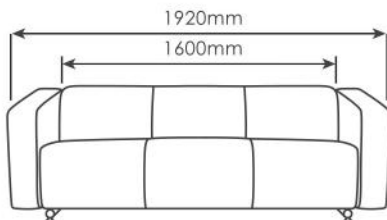

Material: Leather / Polyurethane

AP033-3

AP033-2

AP033-1

ARTMATRIX TECHNOLOGY SDN BHD (694144-X)
ARTMATRIX MANUFACTURING SDN BHD (693659-U)
Lot 32789, Jalan 5/1A, Taman Perindustrian Selesa Jaya,
43300 Balakong, Selangor, Malaysia.
☎ +603 8962 2286 ☎ +603 8961 8862
✉ sales@artmatrix.com.my
🌐 www.artmatrix.com.my