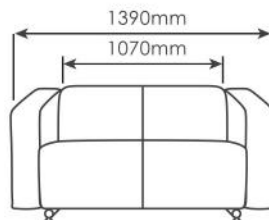

Material: Leather / Polyurethane

AP033-3

AP033-2

AP033-1

ARTMATRIX TECHNOLOGY SDN BHD (694144-X)
ARTMATRIX MANUFACTURING SDN BHD (693659-U)
Lot 32789, Jalan 5/1A, Taman Perindustrian Selesa Jaya,
43300 Balakong, Selangor, Malaysia.
☎ +603 8962 2286 ☎ +603 8961 8862
✉ sales@artmatrix.com.my
🌐 www.artmatrix.com.my