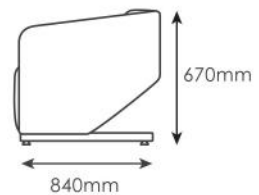

Material: Leather / Polyurethane

AP033-3

AP033-2

AP033-1

ARTMATRIX TECHNOLOGY SDN BHD (694144-X)
ARTMATRIX MANUFACTURING SDN BHD (693659-U)
Lot 32789, Jalan 5/1A, Taman Perindustrian Selesa Jaya,
43300 Balakong, Selangor, Malaysia.
☎ +603 8962 2286 ☎ +603 8961 8862
✉ sales@artmatrix.com.my
🌐 www.artmatrix.com.my